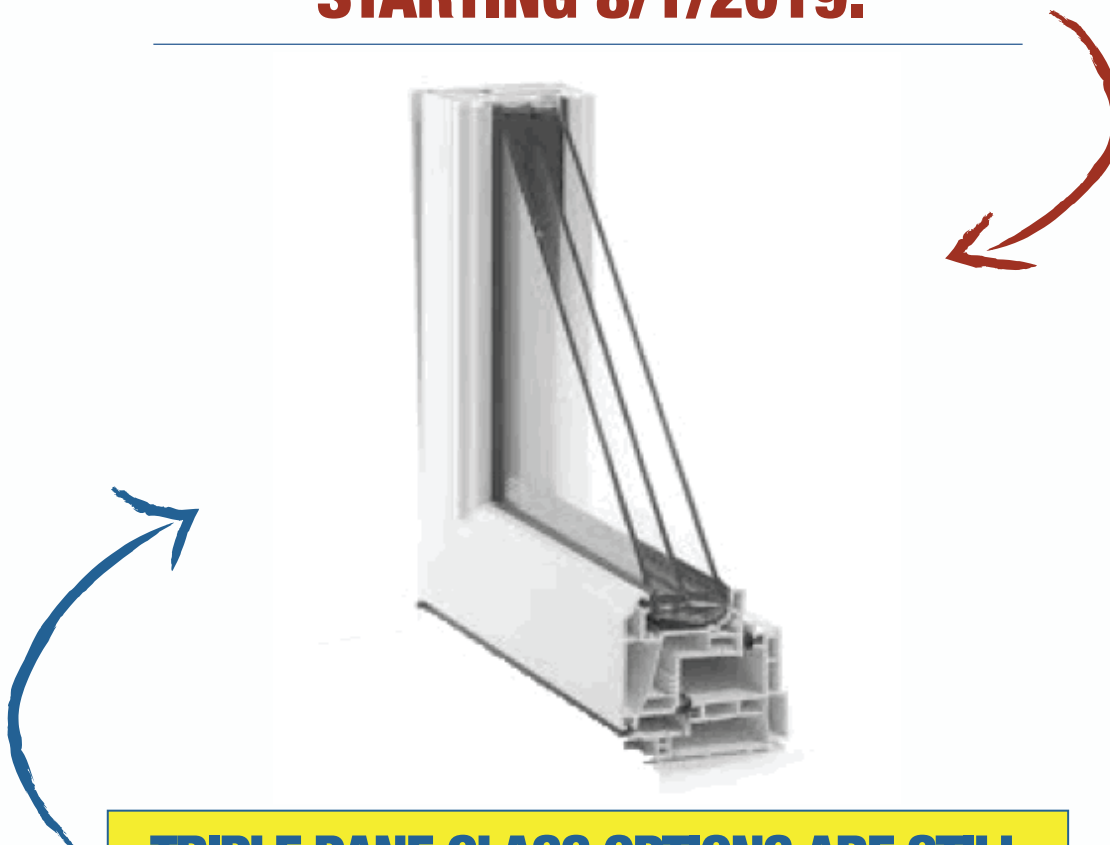

URGENT

PLEASE READ

8/1/2019

PRODUCT INFORMATION **UPDATE**

**TRIPLE PANE GLASS OPTIONS WILL NO LONGER
BE AVAILABLE IN OUR 7000/4000 SERIES
STARTING 8/1/2019.**

**TRIPLE PANE GLASS OPTIONS ARE STILL
AVAILABLE IN OUR 2000/3000 SERIES.**